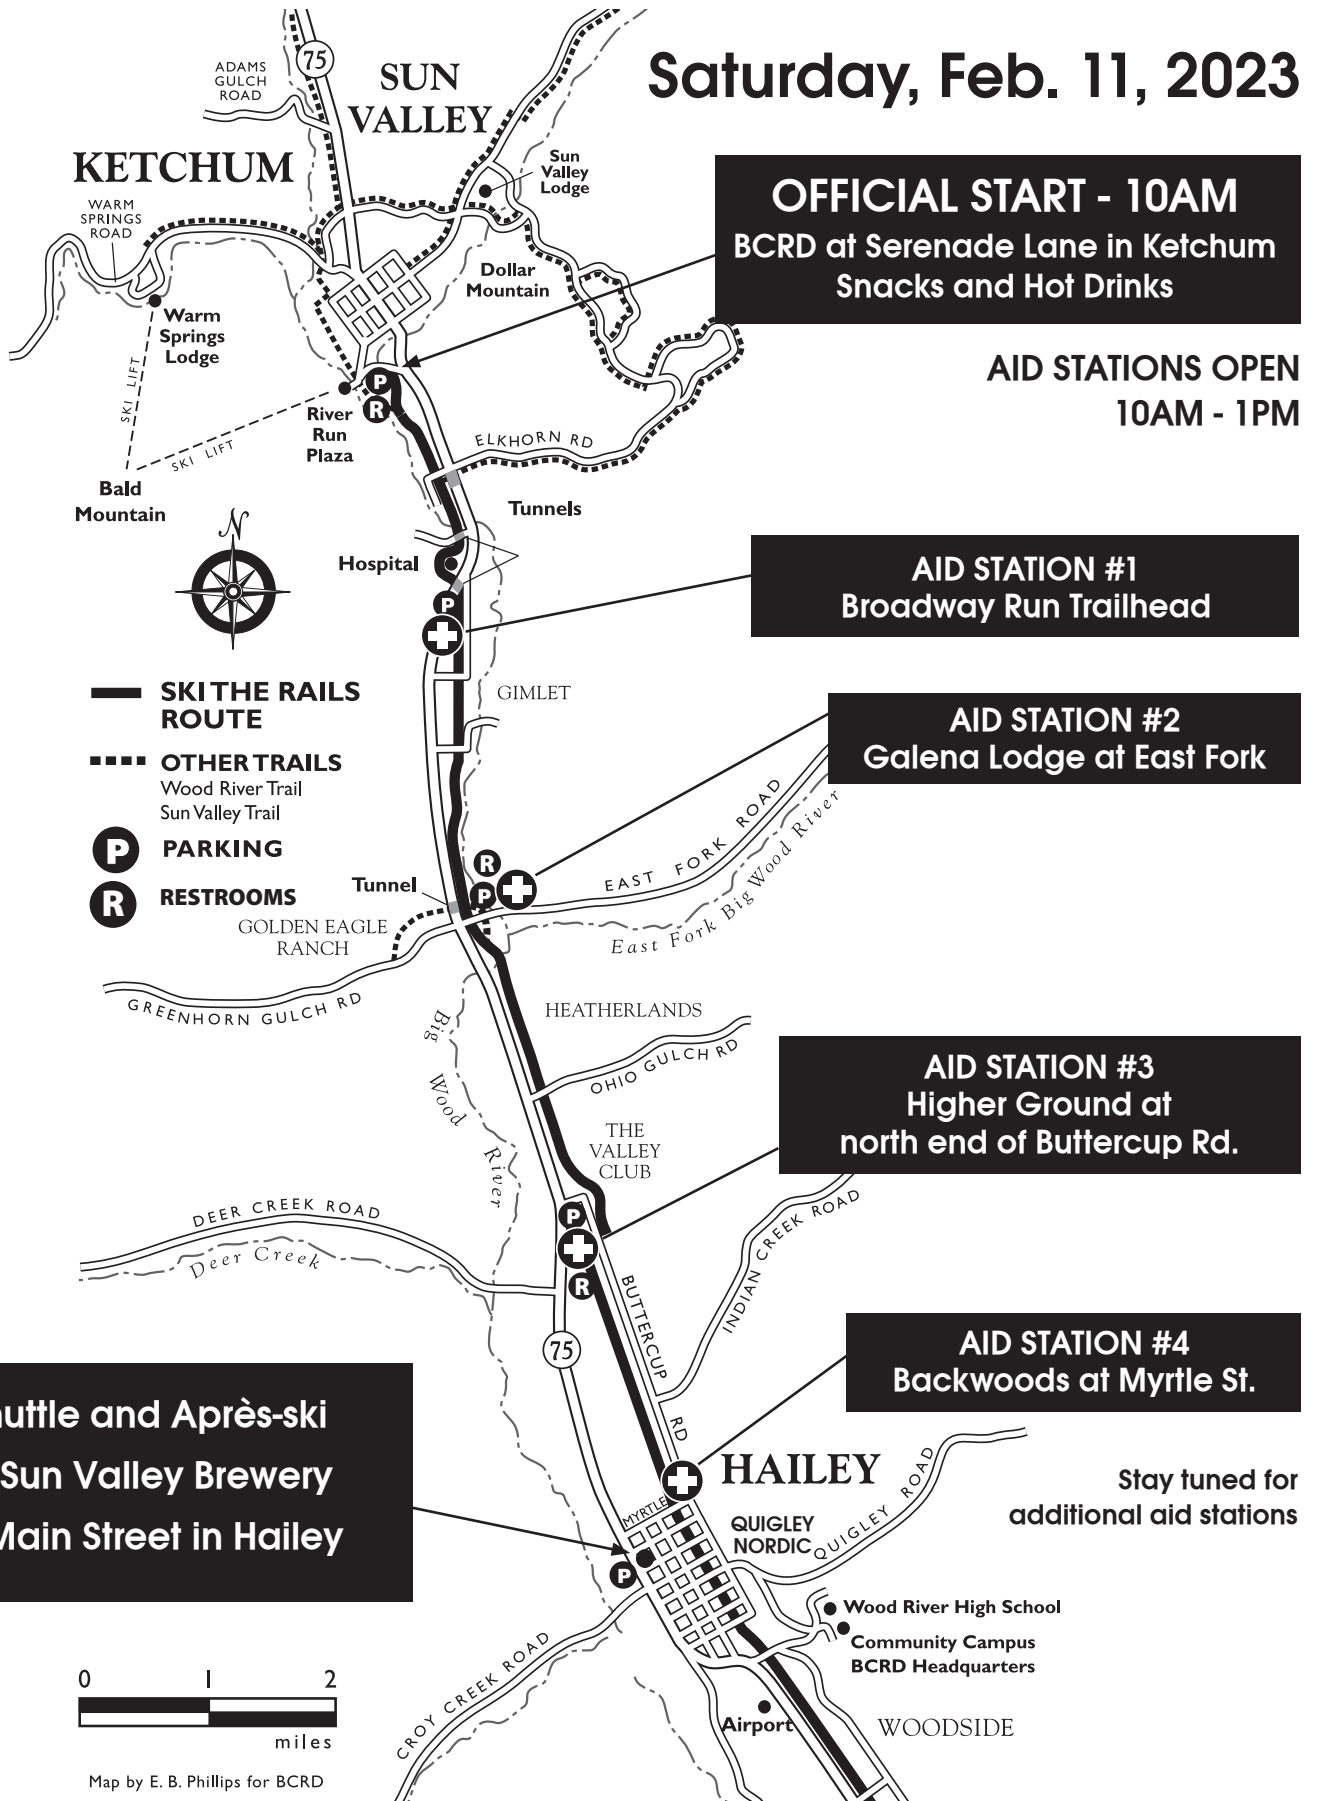

BCRD
Pursue the Active Life

Ski the Rails

Saturday, Feb. 11, 2023

OFFICIAL START - 10AM
BCRD at Serenade Lane in Ketchum
Snacks and Hot Drinks

AID STATIONS OPEN
10AM - 1PM

AID STATION #1
Broadway Run Trailhead

AID STATION #2
Galena Lodge at East Fork

AID STATION #3
Higher Ground at north end of Buttercup Rd.

AID STATION #4
Backwoods at Myrtle St.

Bus Shuttle and Après-ski
at the Sun Valley Brewery
202 N Main Street in Hailey

Stay tuned for
additional aid stations

Map by E. B. Phillips for BCRD